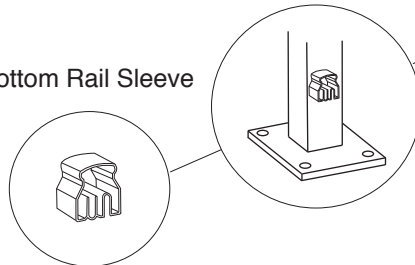

Top Rail
Wall Bracket

4" Spacer Clip

Line Post
Mounting Plate

5/8" x 1 1/2" Picket

5/8" x 5/8" Picket

Adjustable Stair Sleeve

Stair to Landing Sleeve

90° Sleeve

Top Rails

Low Profile

Designer

Universal

Bottom Rail
Wall Bracket

Picket Bottom Rail

End Sleeve

Bottom Rail Sleeve